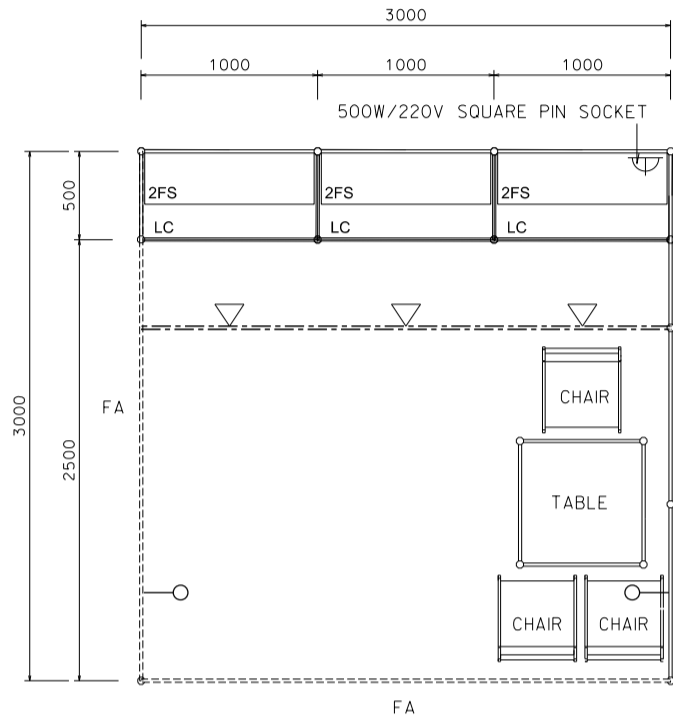

3M x 3M Standard Booth (Option A)

三米乘三米標準攤位 (選項A)

PLAN

PERSPECTIVE VIEW

FRONT ELEVATION

BOOTH SPECIFICATION		QTY
	Wooden shelf (flat) (1mL x 0.3mD)	6
	Lockable cabinet (1mL x 0.5mD x 0.75mH)	3
	Meeting table (0.7mL x 0.7mD x 0.75mH)	1
	Black leather chair	3
	13W LED lamp spotlight (yellow)	3
	13W LED lamp Longarmed spotlight (yellow)	2
	500w Square pin power socket	1
	RUBBISH BIN	1

*The Hong Kong Trade Development Council reserves the right to change the configuration if necessary.

*如有需要，香港貿易發展局有權更改攤位結構。

3M x 3M Standard Booth (Left Corner) (Option A)

三米乘三米標準攤位 (左邊角位) (選項A)

PLAN

PERSPECTIVE VIEW

FRONT ELEVATION

BOOTH SPECIFICATION		QTY
	Wooden shelf (flat) (1mL x 0.3mD)	6
	Lockable cabinet (1mL x 0.5mD x 0.75mH)	3
	Meeting table (0.7mL x 0.7mD x 0.75mH)	1
	Black leather chair	3
	13W LED lamp spotlight (yellow)	3
	13W LED lamp Longarmed spotlight (yellow)	2
	500w Square pin power socket	1
	RUBBISH BIN	1

*The Hong Kong Trade Development Council reserves the right to change the configuration if necessary.

*如有需要，香港貿易發展局有權更改攤位結構。

3M x 3M Standard Booth (Right Corner) (Option A)

三米乘三米標準攤位 (右邊角位) (選項A)

PLAN

PERSPECTIVE VIEW