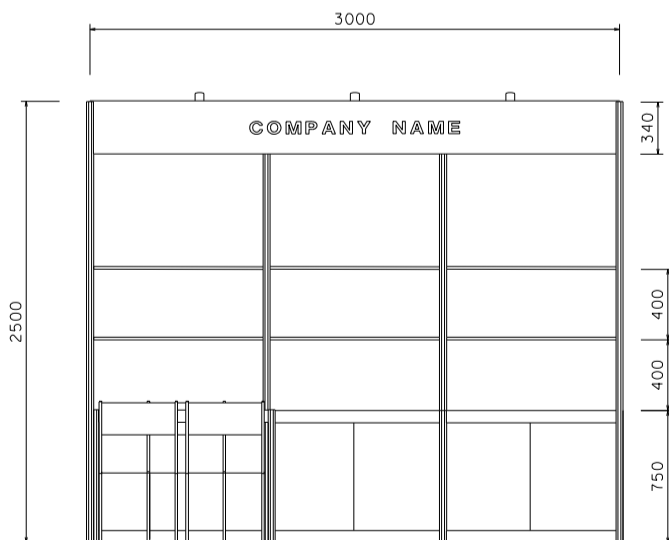

*The Hong Kong Trade Development Council reserves the right to change the configuration if necessary.

*如有需要，香港貿易發展局有權更改攤位結構。

3M x 3M Standard Booth (Right Corner) (Option A)

三米乘三米標準攤位 (右邊角位) (選項A)

PLAN

PERSPECTIVE VIEW

FRONT ELEVATION

BOOTH SPECIFICATION		QTY
	Wooden shelf (flat) (1mL x 0.3mD)	6
	Lockable cabinet (1mL x 0.5mD x 0.75mH)	3
	Meeting table (0.7mL x 0.7mD x 0.75mH)	1
	Black leather chair	3
	13W LED lamp spotlight (yellow)	3
	13W LED lamp Longarmed spotlight (yellow)	2
	500w Square pin power socket	1
	RUBBISH BIN	1