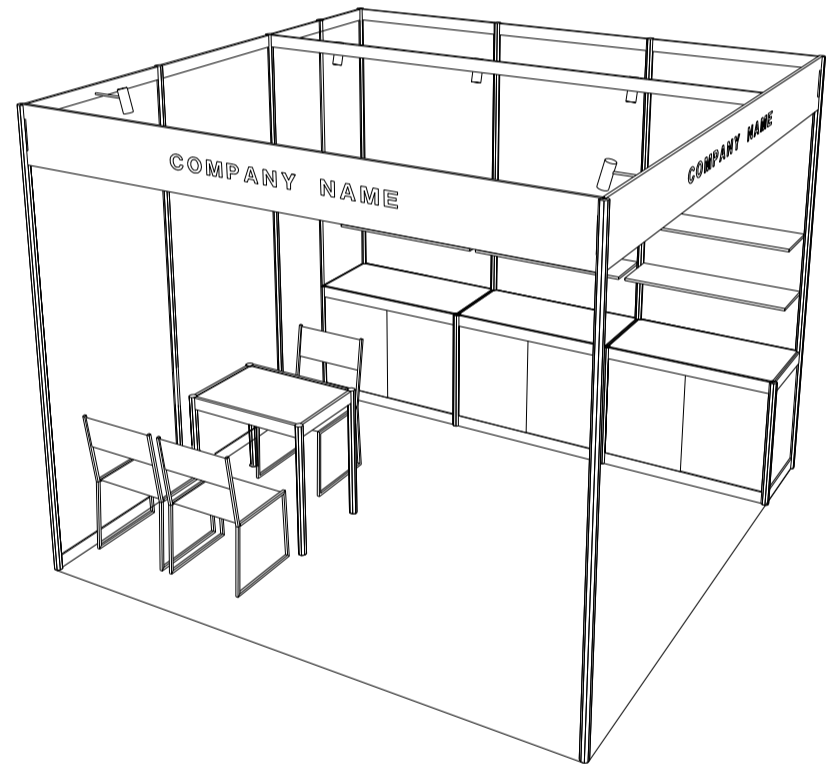

3M x 3M Standard Booth (Option A)

三米乘三米標準攤位 (選項A)

PLAN

PERSPECTIVE VIEW

FRONT ELEVATION

BOOTH SPECIFICATION		QTY
	Wooden shelf (flat) (1mL x 0.3mD)	6
	Lockable cabinet (1mL x 0.5mD x 0.75mH)	3
	Meeting table (0.7mL x 0.7mD x 0.75mH)	1
	Black leather chair	3
	13W LED lamp spotlight (yellow)	3
	13W LED lamp Longarmed spotlight (yellow)	2
	500w Square pin power socket	1
	RUBBISH BIN	1

FRONT ELEVATION

BOOTH SPECIFICATION		QTY
	Wooden shelf (flat) (1mL x 0.3mD)	6
	Lockable cabinet (1mL x 0.5mD x 0.75mH)	3
	Meeting table (0.7mL x 0.7mD x 0.75mH)	1
	Black leather chair	3
	13W LED lamp spotlight (yellow)	3
	13W LED lamp Longarmed spotlight (yellow)	2
	500w Square pin power socket	1
	RUBBISH BIN	1

*The Hong Kong Trade Development Council reserves the right to change the configuration if necessary.

*如有需要，香港貿易發展局有權更改攤位結構。

3M x 3M Standard Booth (Right Corner) (Option A)

三米乘三米標準攤位 (右邊角位) (選項A)

PLAN

PERSPECTIVE VIEW