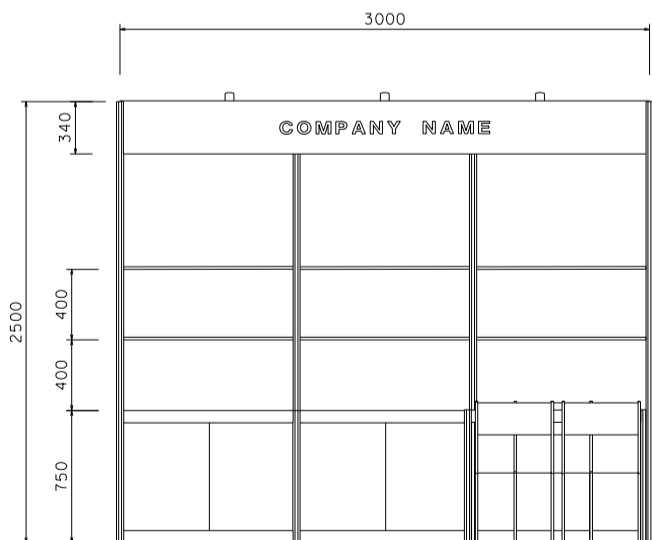

3M x 3M Standard Booth (Option A)

三米乘三米標準攤位 (選項A)

PLAN

PERSPECTIVE VIEW

FRONT ELEVATION

BOOTH SPECIFICATION		QTY
	Wooden shelf (flat) (1mL x 0.3mD)	6
	Lockable cabinet (1mL x 0.5mD x 0.75mH)	3
	Meeting table (0.7mL x 0.7mD x 0.75mH)	1
	Black leather chair	3
	13W LED lamp spotlight (yellow)	3
	13W LED lamp Longarmed spotlight (yellow)	2
	500w Square pin power socket	1
	RUBBISH BIN	1

*The Hong Kong Trade Development Council reserves the right to change the configuration if necessary.

*如有需要，香港貿易發展局有權更改攤位結構。

3M x 3M Standard Booth (Left Corner) (Option A)

三米乘三米標準攤位 (左邊角位) (選項A)

PLAN

PERSPECTIVE VIEW

FRONT ELEVATION

BOOTH SPECIFICATION		QTY
	Wooden shelf (flat) (1mL x 0.3mD)	6
	Lockable cabinet (1mL x 0.5mD x 0.75mH)	3
	Meeting table (0.7mL x 0.7mD x 0.75mH)	1
	Black leather chair	3
	13W LED lamp spotlight (yellow)	3
	13W LED lamp Longarmed spotlight (yellow)	2
	500w Square pin power socket	1
	RUBBISH BIN	1