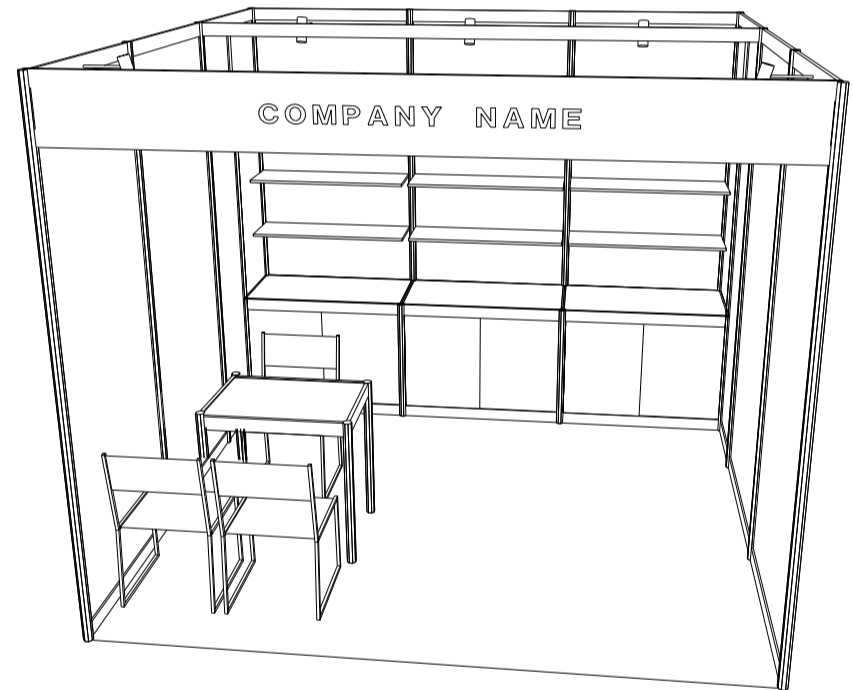

3M x 3M Standard Booth (Option A)

三米乘三米標準攤位 (選項A)

PLAN

PERSPECTIVE VIEW

FRONT ELEVATION

BOOTH SPECIFICATION		QTY
	Wooden shelf (flat) (1mL x 0.3mD)	6
	Lockable cabinet (1mL x 0.5mD x 0.75mH)	3
	Meeting table (0.7mL x 0.7mD x 0.75mH)	1
	Black leather chair	3
	13W LED lamp spotlight (yellow)	3
	13W LED lamp Longarmed spotlight (yellow)	2
	500w Square pin power socket	1
	RUBBISH BIN	1

*The Hong Kong Trade Development Council reserves the right to change the configuration if necessary.

*如有需要，香港貿易發展局有權更改攤位結構。

3M x 3M Standard Booth (Left Corner) (Option A)

三米乘三米標準攤位 (左邊角位) (選項A)

PLAN

PERSPECTIVE VIEW

FRONT ELEVATION

BOOTH SPECIFICATION		QTY
	Wooden shelf (flat) (1mL x 0.3mD)	6
	Lockable cabinet (1mL x 0.5mD x 0.75mH)	3
	Meeting table (0.7mL x 0.7mD x 0.75mH)	1
	Black leather chair	3
	13W LED lamp spotlight (yellow)	3
	13W LED lamp Longarmed spotlight (yellow)	2
	500w Square pin power socket	1
	RUBBISH BIN	1

*The Hong Kong Trade Development Council reserves the right to change the configuration if necessary.

*如有需要，香港貿易發展局有權更改攤位結構。

3M x 3M Standard Booth (Right Corner) (Option A)

三米乘三米標準攤位 (右邊角位) (選項A)

PLAN

PERSPECTIVE VIEW