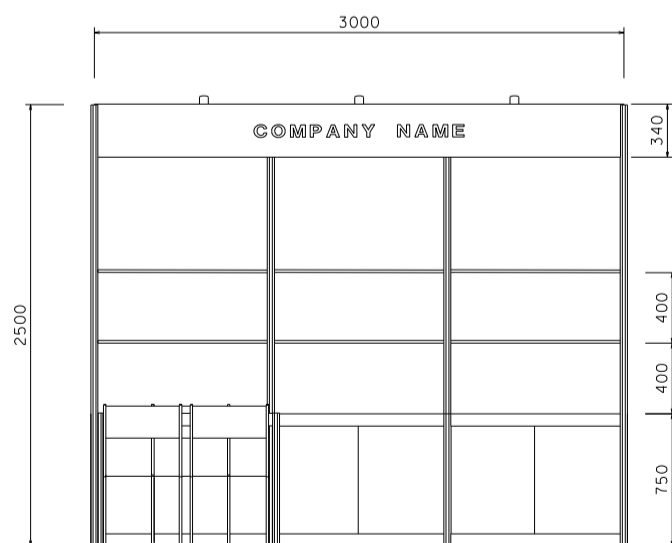

3M x 3M Standard Booth (Option A)

三米乘三米標準攤位 (選項A)

PLAN

PERSPECTIVE VIEW

FRONT ELEVATION

BOOTH SPECIFICATION		QTY
	Wooden shelf (flat) (1mL x 0.3mD)	6
	Lockable cabinet (1mL x 0.5mD x 0.75mH)	3
	Meeting table (0.7mL x 0.7mD x 0.75mH)	1
	Black leather chair	3
	13W LED lamp spotlight (yellow)	3
	13W LED lamp Longarmed spotlight (yellow)	2
	500w Square pin power socket	1
	RUBBISH BIN	1

*The Hong Kong Trade Development Council reserves the right to change the configuration if necessary.

*如有需要，香港貿易發展局有權更改攤位結構。

3M x 3M Standard Booth (Left Corner) (Option A)

三米乘三米標準攤位 (左邊角位) (選項A)

PLAN

PERSPECTIVE VIEW

FRONT ELEVATION

BOOTH SPECIFICATION		QTY
	Wooden shelf (flat) (1mL x 0.3mD)	6
	Lockable cabinet (1mL x 0.5mD x 0.75mH)	3
	Meeting table (0.7mL x 0.7mD x 0.75mH)	1
	Black leather chair	3
	13W LED lamp spotlight (yellow)	3
	13W LED lamp Longarmed spotlight (yellow)	2
	500w Square pin power socket	1
	RUBBISH BIN	1