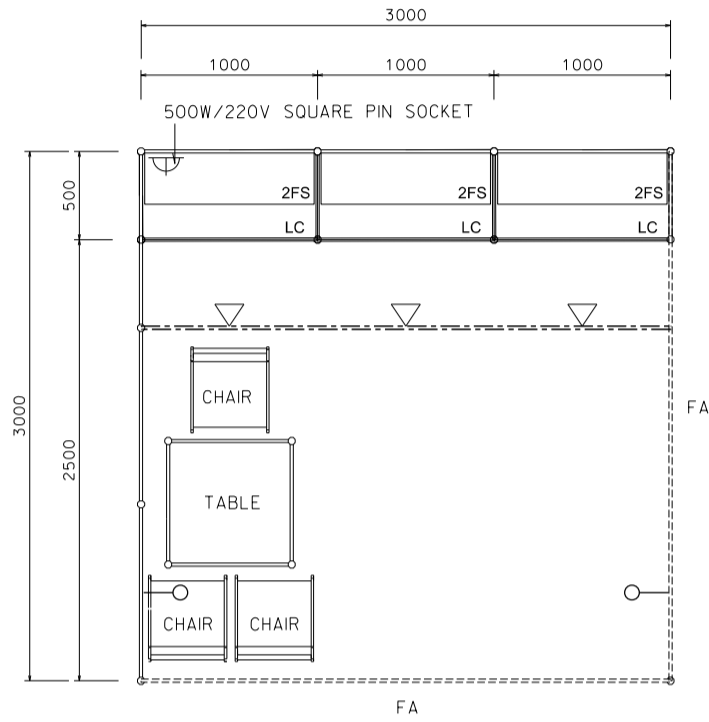

3M x 3M Standard Booth (Option A)

三米乘三米標準攤位 (選項A)

PLAN

PERSPECTIVE VIEW

FRONT ELEVATION

BOOTH SPECIFICATION		QTY
	Wooden shelf (flat) (1mL x 0.3mD)	6
	Lockable cabinet (1mL x 0.5mD x 0.75mH)	3
	Meeting table (0.7mL x 0.7mD x 0.75mH)	1
	Black leather chair	3
	13W LED lamp spotlight (yellow)	3
	13W LED lamp Longarmed spotlight (yellow)	2
	500w Square pin power socket	1
	RUBBISH BIN	1

*The Hong Kong Trade Development Council reserves the right to change the configuration if necessary.

*如有需要，香港貿易發展局有權更改攤位結構。

3M x 3M Standard Booth (Left Corner) (Option A)

三米乘三米標準攤位 (左邊角位) (選項A)

PLAN

PERSPECTIVE VIEW

FRONT ELEVATION

BOOTH SPECIFICATION		QTY
	Wooden shelf (flat) (1mL x 0.3mD)	6
	Lockable cabinet (1mL x 0.5mD x 0.75mH)	3
	Meeting table (0.7mL x 0.7mD x 0.75mH)	1
	Black leather chair	3
	13W LED lamp spotlight (yellow)	3
	13W LED lamp Longarmed spotlight (yellow)	2
	500w Square pin power socket	1
	RUBBISH BIN	1

*The Hong Kong Trade Development Council reserves the right to change the configuration if necessary.

*如有需要，香港貿易發展局有權更改攤位結構。

3M x 3M Standard Booth (Right Corner) (Option A)

三米乘三米標準攤位 (右邊角位) (選項A)

PLAN

PERSPECTIVE VIEW