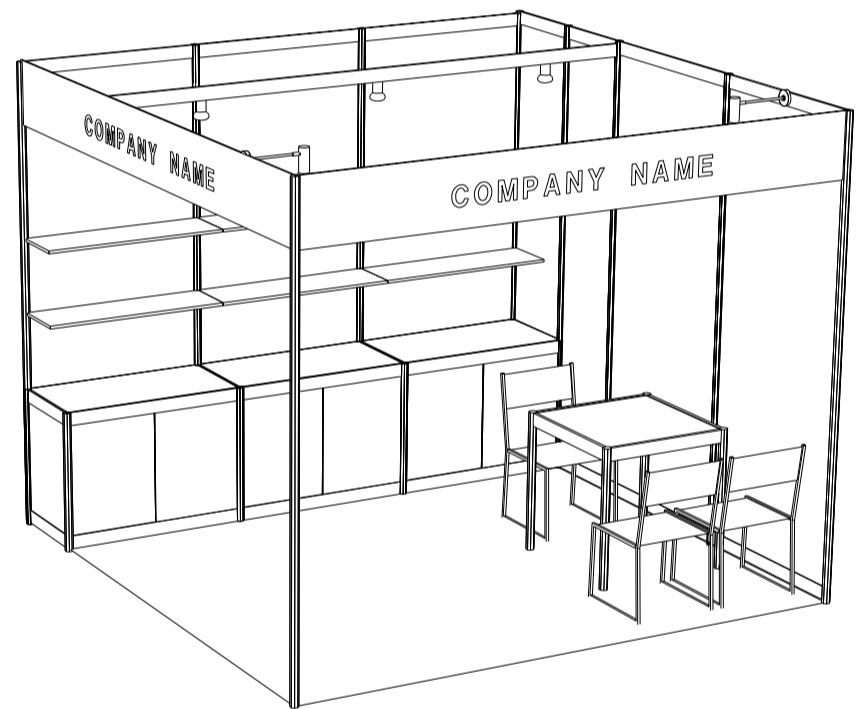

3M x 3M Standard Booth (Option A)

三米乘三米標準攤位 (選項A)

PLAN

PERSPECTIVE VIEW

FRONT ELEVATION

BOOTH SPECIFICATION		QTY
	Wooden shelf (flat) (1mL x 0.3mD)	6
	Lockable cabinet (1mL x 0.5mD x 0.75mH)	3
	Meeting table (0.7mL x 0.7mD x 0.75mH)	1
	Black leather chair	3
	13W LED lamp spotlight (yellow)	3
	13W LED lamp Longarmed spotlight (yellow)	2
	500w Square pin power socket	1
	RUBBISH BIN	1

*The Hong Kong Trade Development Council reserves the right to change the configuration if necessary.

*如有需要，香港貿易發展局有權更改攤位結構。

3M x 3M Standard Booth (Left Corner) (Option A)

三米乘三米標準攤位 (左邊角位) (選項A)

PLAN

PERSPECTIVE VIEW

FRONT ELEVATION

BOOTH SPECIFICATION		QTY
	Wooden shelf (flat) (1mL x 0.3mD)	6
	Lockable cabinet (1mL x 0.5mD x 0.75mH)	3
	Meeting table (0.7mL x 0.7mD x 0.75mH)	1
	Black leather chair	3
	13W LED lamp spotlight (yellow)	3
	13W LED lamp Longarmed spotlight (yellow)	2
	500w Square pin power socket	1
	RUBBISH BIN	1

*The Hong Kong Trade Development Council reserves the right to change the configuration if necessary.

*如有需要，香港貿易發展局有權更改攤位結構。

3M x 3M Standard Booth (Right Corner) (Option A)

三米乘三米標準攤位 (右邊角位) (選項A)

PLAN

PERSPECTIVE VIEW