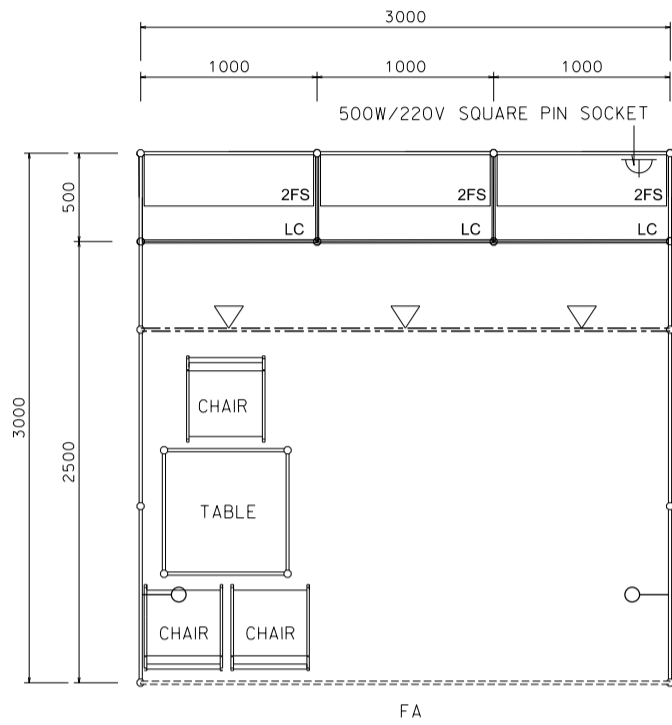

3M x 3M Standard Booth (Option A)

三米乘三米標準攤位 (選項A)

PLAN

PERSPECTIVE VIEW

FRONT ELEVATION

BOOTH SPECIFICATION		QTY
	Wooden shelf (flat) (1mL x 0.3mD)	6
	Lockable cabinet (1mL x 0.5mD x 0.75mH)	3
	Meeting table (0.7mL x 0.7mD x 0.75mH)	1
	Black leather chair	3
	13W LED lamp spotlight (yellow)	3
	13W LED lamp Longarmed spotlight (yellow)	2
	500w Square pin power socket	1
	RUBBISH BIN	1

*The Hong Kong Trade Development Council reserves the right to change the configuration if necessary.

*如有需要，香港貿易發展局有權更改攤位結構。

3M x 3M Standard Booth (Left Corner) (Option A)

三米乘三米標準攤位 (左邊角位) (選項A)

PLAN

PERSPECTIVE VIEW

FRONT ELEVATION

BOOTH SPECIFICATION		QTY
	Wooden shelf (flat) (1mL x 0.3mD)	6
	Lockable cabinet (1mL x 0.5mD x 0.75mH)	3
	Meeting table (0.7mL x 0.7mD x 0.75mH)	1
	Black leather chair	3
	13W LED lamp spotlight (yellow)	3
	13W LED lamp Longarmed spotlight (yellow)	2
	500w Square pin power socket	1
	RUBBISH BIN	1

*The Hong Kong Trade Development Council reserves the right to change the configuration if necessary.

*如有需要，香港貿易發展局有權更改攤位結構。

3M x 3M Standard Booth (Right Corner) (Option A)

三米乘三米標準攤位 (右邊角位) (選項A)

PLAN

PERSPECTIVE VIEW